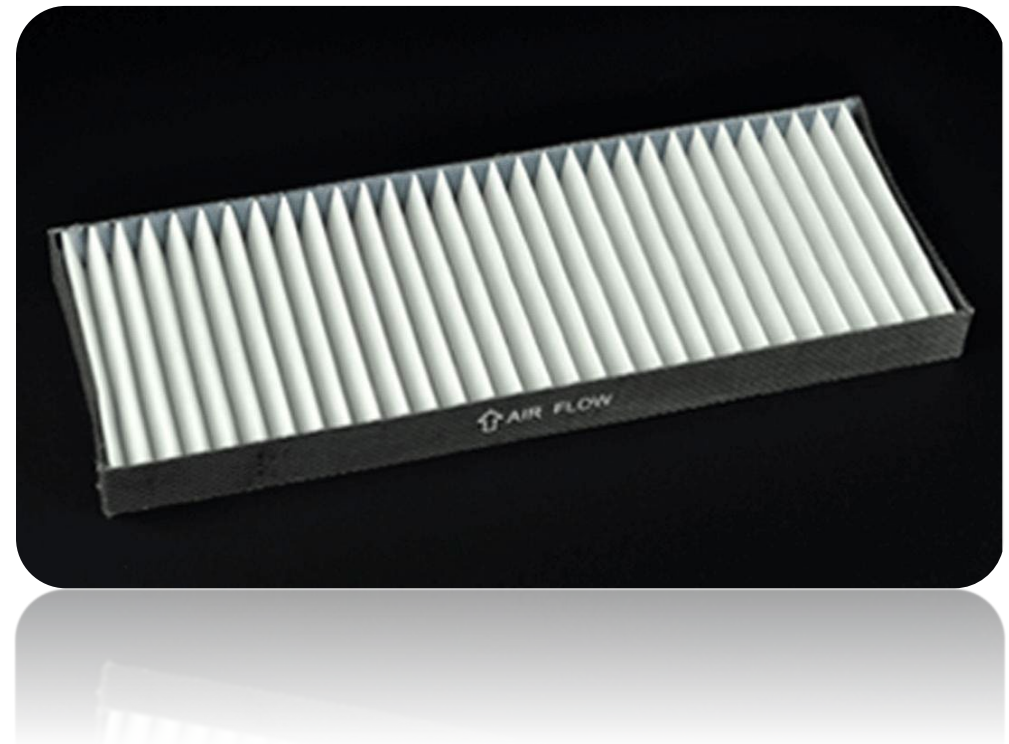

# PAF-02NP

**OEM Part# NC-80AF02**

**Dimensions:**

- 9.4 x 3.5 x 0.8in / 240 x 88 x 20mm

**Medium material:**

- Polyester Fiber

**Projector model:**

- NC1200c / NC1600C / NC1600C-A / NC2000c / NC2300s / NC2500s / NC2500s-a / NC3200s / NC3240s-a