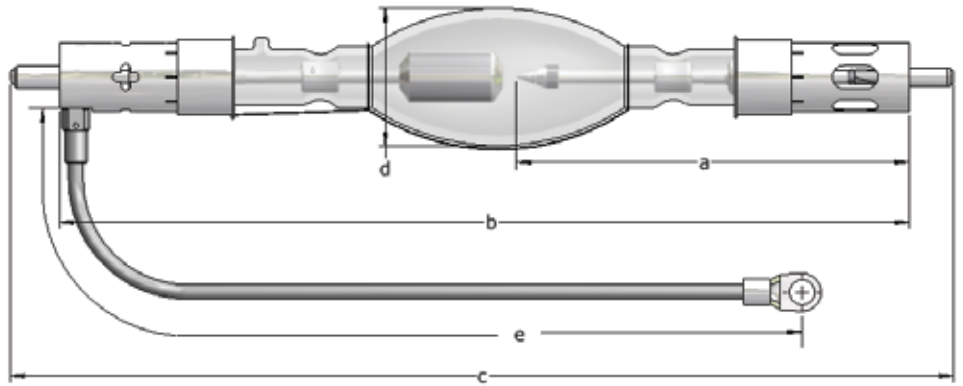

# XDC-4500TA

Digital Cinema Xenon Lamp

## TECHNICAL SPECIFICATIONS

Rated Power	W	4500
Rated Current	A	145
Operating Current Range	A	80-150
Rated Voltage	V	30 (+/-2)
Distance a	mm	171
Length b	mm	370
Length c (max)	mm	410
Cold arc gap	mm	6.0
Bulb Diameter d	mm	60
Anode (+) Base Diameter	mm	30
Anode Pin Diameter	mm	9.4
Cathode (-) Base Diameter	mm	30
Cathode Pin Diameter	mm	7.9
Cable Length e	mm	400
Horizontal Operating Position	deg	±15
Min. Cooling Air Flow Velocity	m/sec	7
Base Surface Temperature (max)	deg C	200